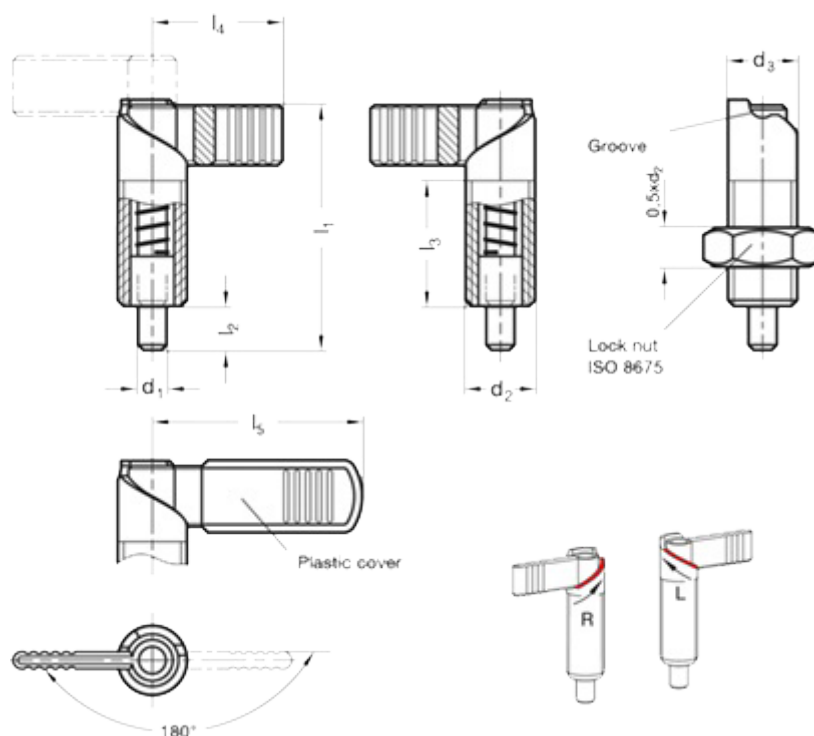

Article number: 2072166M1215RB

Description: E+G indexing plunger
GN 721.5-6-M12x1,5-RB

Measures

d1 = 6
d2 = M12x1.5
d3 = 12
l1 = 47
l2 = 8
l3 = 26
l4 = 26
l5 = 32

Spring load in N end = 8
Spring load in N top = 18
Weight in (g) = 155